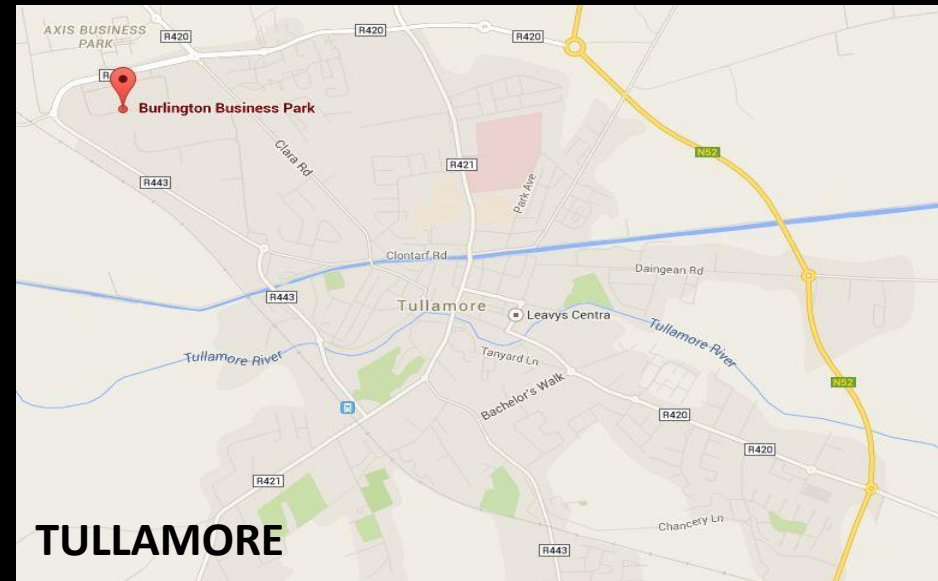

Film Studio Tullamore Offaly

Film Offaly
Offaly County Council
05793 57400
Sinead O'Reilly/Clare Dunne

Potential Film Studio Space

Mangan's Tullamore

Location: Burlington Business Park, Tullamore. Just off the Tullamore by Pass N52 leading to M4 & M6 Motorway. 1.5km from Tullamore Train Station

ISDN lines / Intercom system

A 32,000 sq foot warehouse located in the heart of the midlands, situated on the doorstep of Tullamore town

OUR LOCATION

Tullamore and Offaly is central to Ireland with main transport links to all major cities in Ireland.