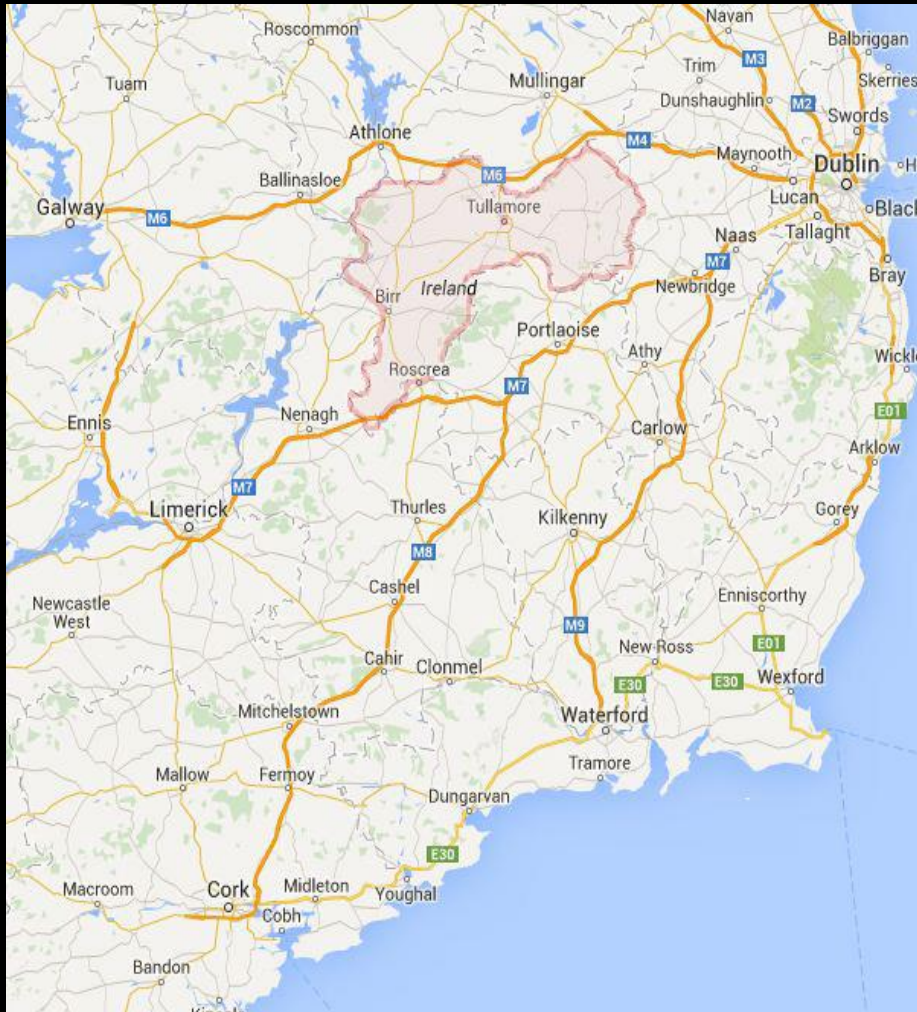

ISDN lines / Intercom system

A 32,000 sq foot warehouse located in the heart of the midlands, situated on the doorstep of Tullamore town

OUR LOCATION

Tullamore and Offaly is central to Ireland with main transport links to all major cities in Ireland.